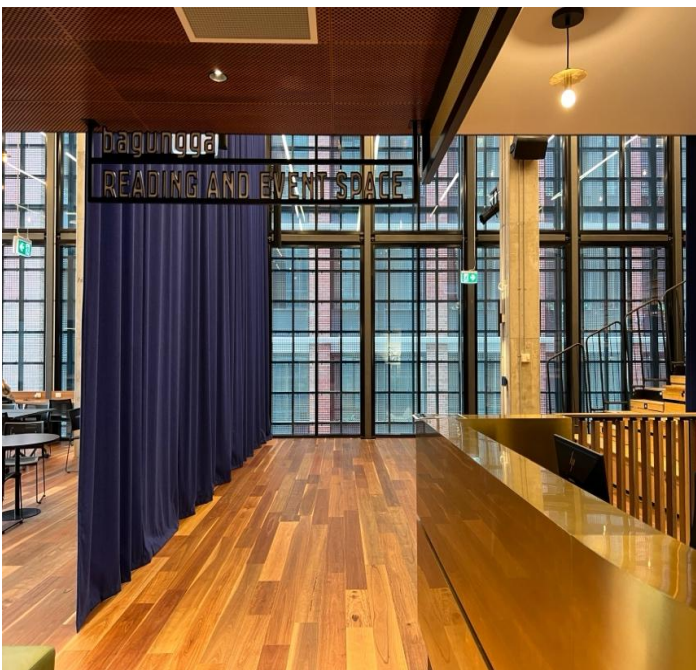

We will spend the last 45 minutes of the workshop chatting and doing some activities as a big group.

You can choose how you would like to participate.

40 years of Next Wave,

This is the entrance to the library's **Reading and Event Space**.

There is an **Information desk**.

The library staff are very friendly.

To enter the Reading and Event Space, walk past the information desk.

It is a large room with lots of windows and a blue curtain.

40 years of Next Wave,

This is the seating area for the events.

You can sit on the wooden steps.

Or you can sit on a chair.

Level 1 - meeting room 02

There is 1 event happening on level 1 in meeting room 02.

- **Tarot Futures** — Saturday 25 May, 11am – 4pm