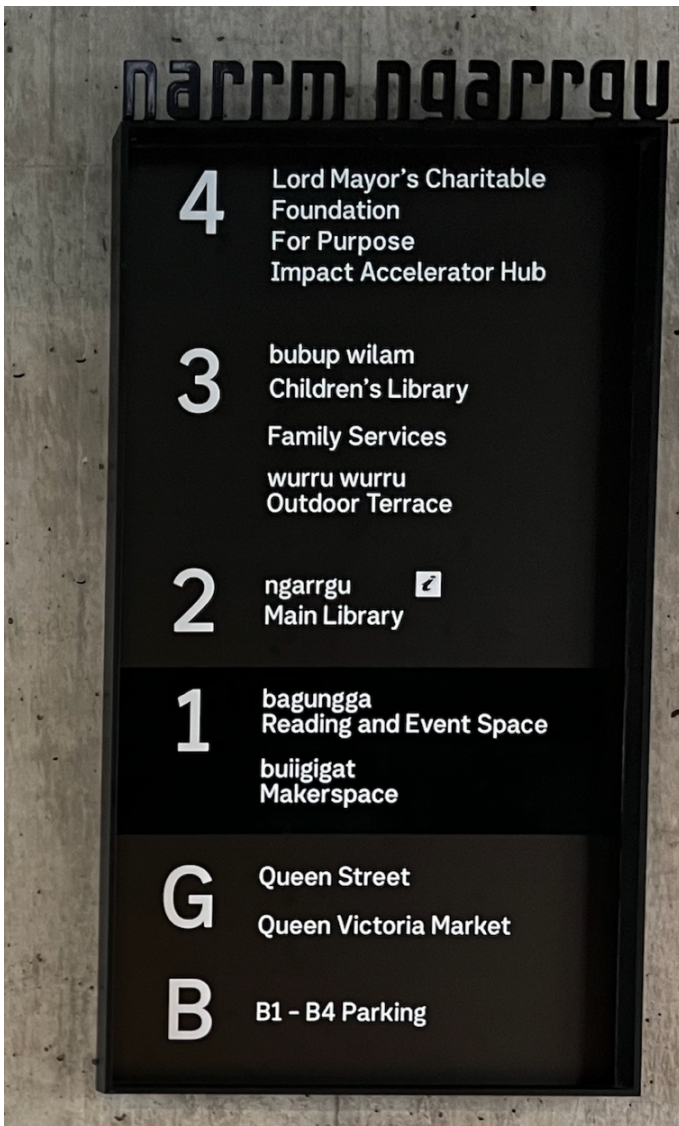

There are events happening in different spaces in the library:

- Level 1 — Reading and Event Space
- Level 3 — Outdoor Terrace

Next Wave,
Staff

Next Wave staff will also be there to help.

They will be wearing bright stickers that say: “Next Wave, Staff”.

How to get inside the library

There are 2 ways you can get inside the library.

Queen Street entrance

This is the Queen Street entrance.

Go through the automatic doors.

40 years of Next Wave,

Inside the library, there are **silver lifts**.

You are on the **ground floor**.

You can use the lift to get level 1, 2 or 3.

40 years of Next Wave,

Therry Street entrance

This is the library entrance on **Therry Street**.

You will enter a large space.

There is a door straight ahead.

To get to the **Reading and Event Space** use the stairs or the golden lifts.

40 years of Next Wave,

The stairs have 3 handrails.

Level 1 — Reading and Event Space

There are 3 events happening in the library's Reading and Event Space.