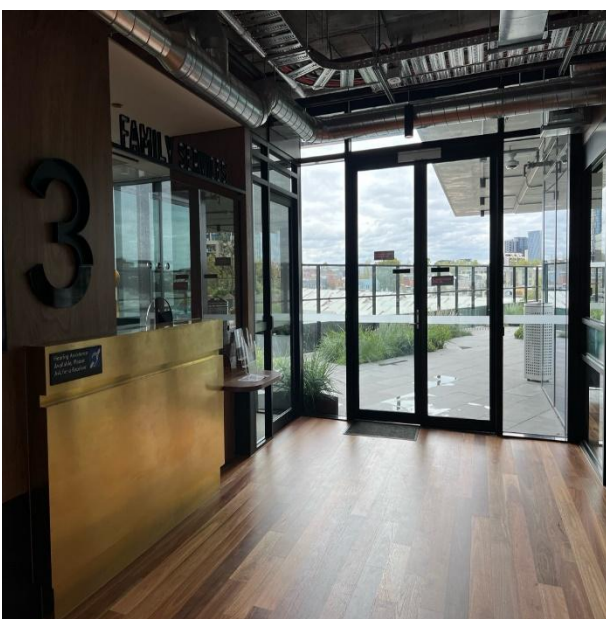

Level 3 – Outdoor Terrace

There is 1 event happening on level 3.

- **Preserving Practice** — Saturday 25 May, 1pm – 2.30pm

This is a workshop involving food.

You are invited to participate in learning how to pickle vegetables.

There will be hand sanitiser to use and gloves to wear if you like.

There will be options to sit or stand.

It is ok if you just want to watch.

The **Preserving Practice** event is happening outside.

Go through the glass doors.