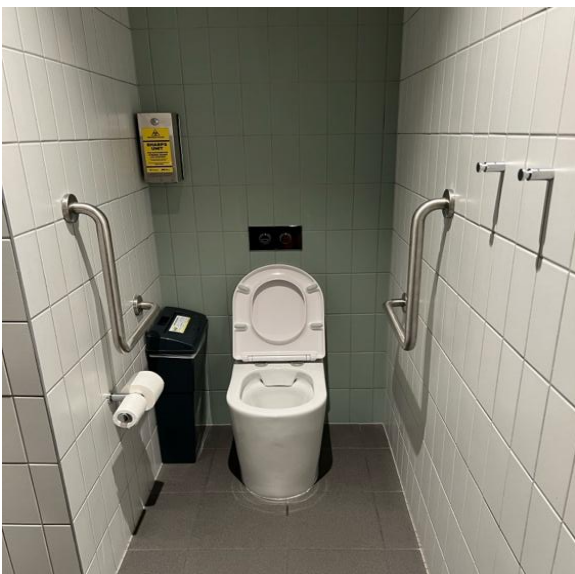

This is a conversation between you and Erica McCalman.

You have to book into a timeslot.

Each conversation will go for 20 minutes.

Level 1 – Bathrooms

There are lots of bathrooms on level 1.

This area has 3 bathrooms:

- Male
- Female
- All gender accessible

Each bathroom is marked by a sign.

The male and female bathrooms have individual stalls and an ambulant toilet.

All bathrooms have Dyson hand dryers.

40 years of Next Wave,

The accessible bathroom is a large space.

The toilet has a supportive backrest. There are grab rails on the walls.

Level 1 also has an all-gender ambulant bathroom.

The all-gender ambulant bathroom has:

- 2 grab rails
- 2 wall hooks