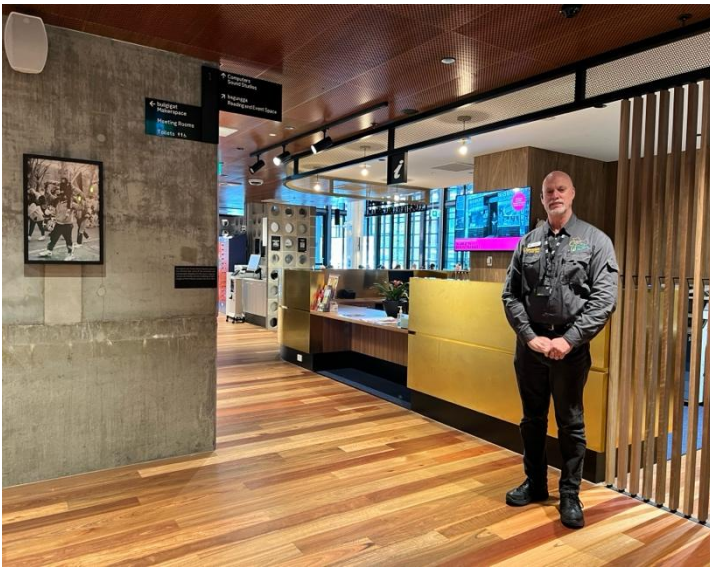

40 years of Next Wave,

This is the entrance to the library's **Reading and Event Space**.

There is an **Information desk**.

The library staff are very friendly.